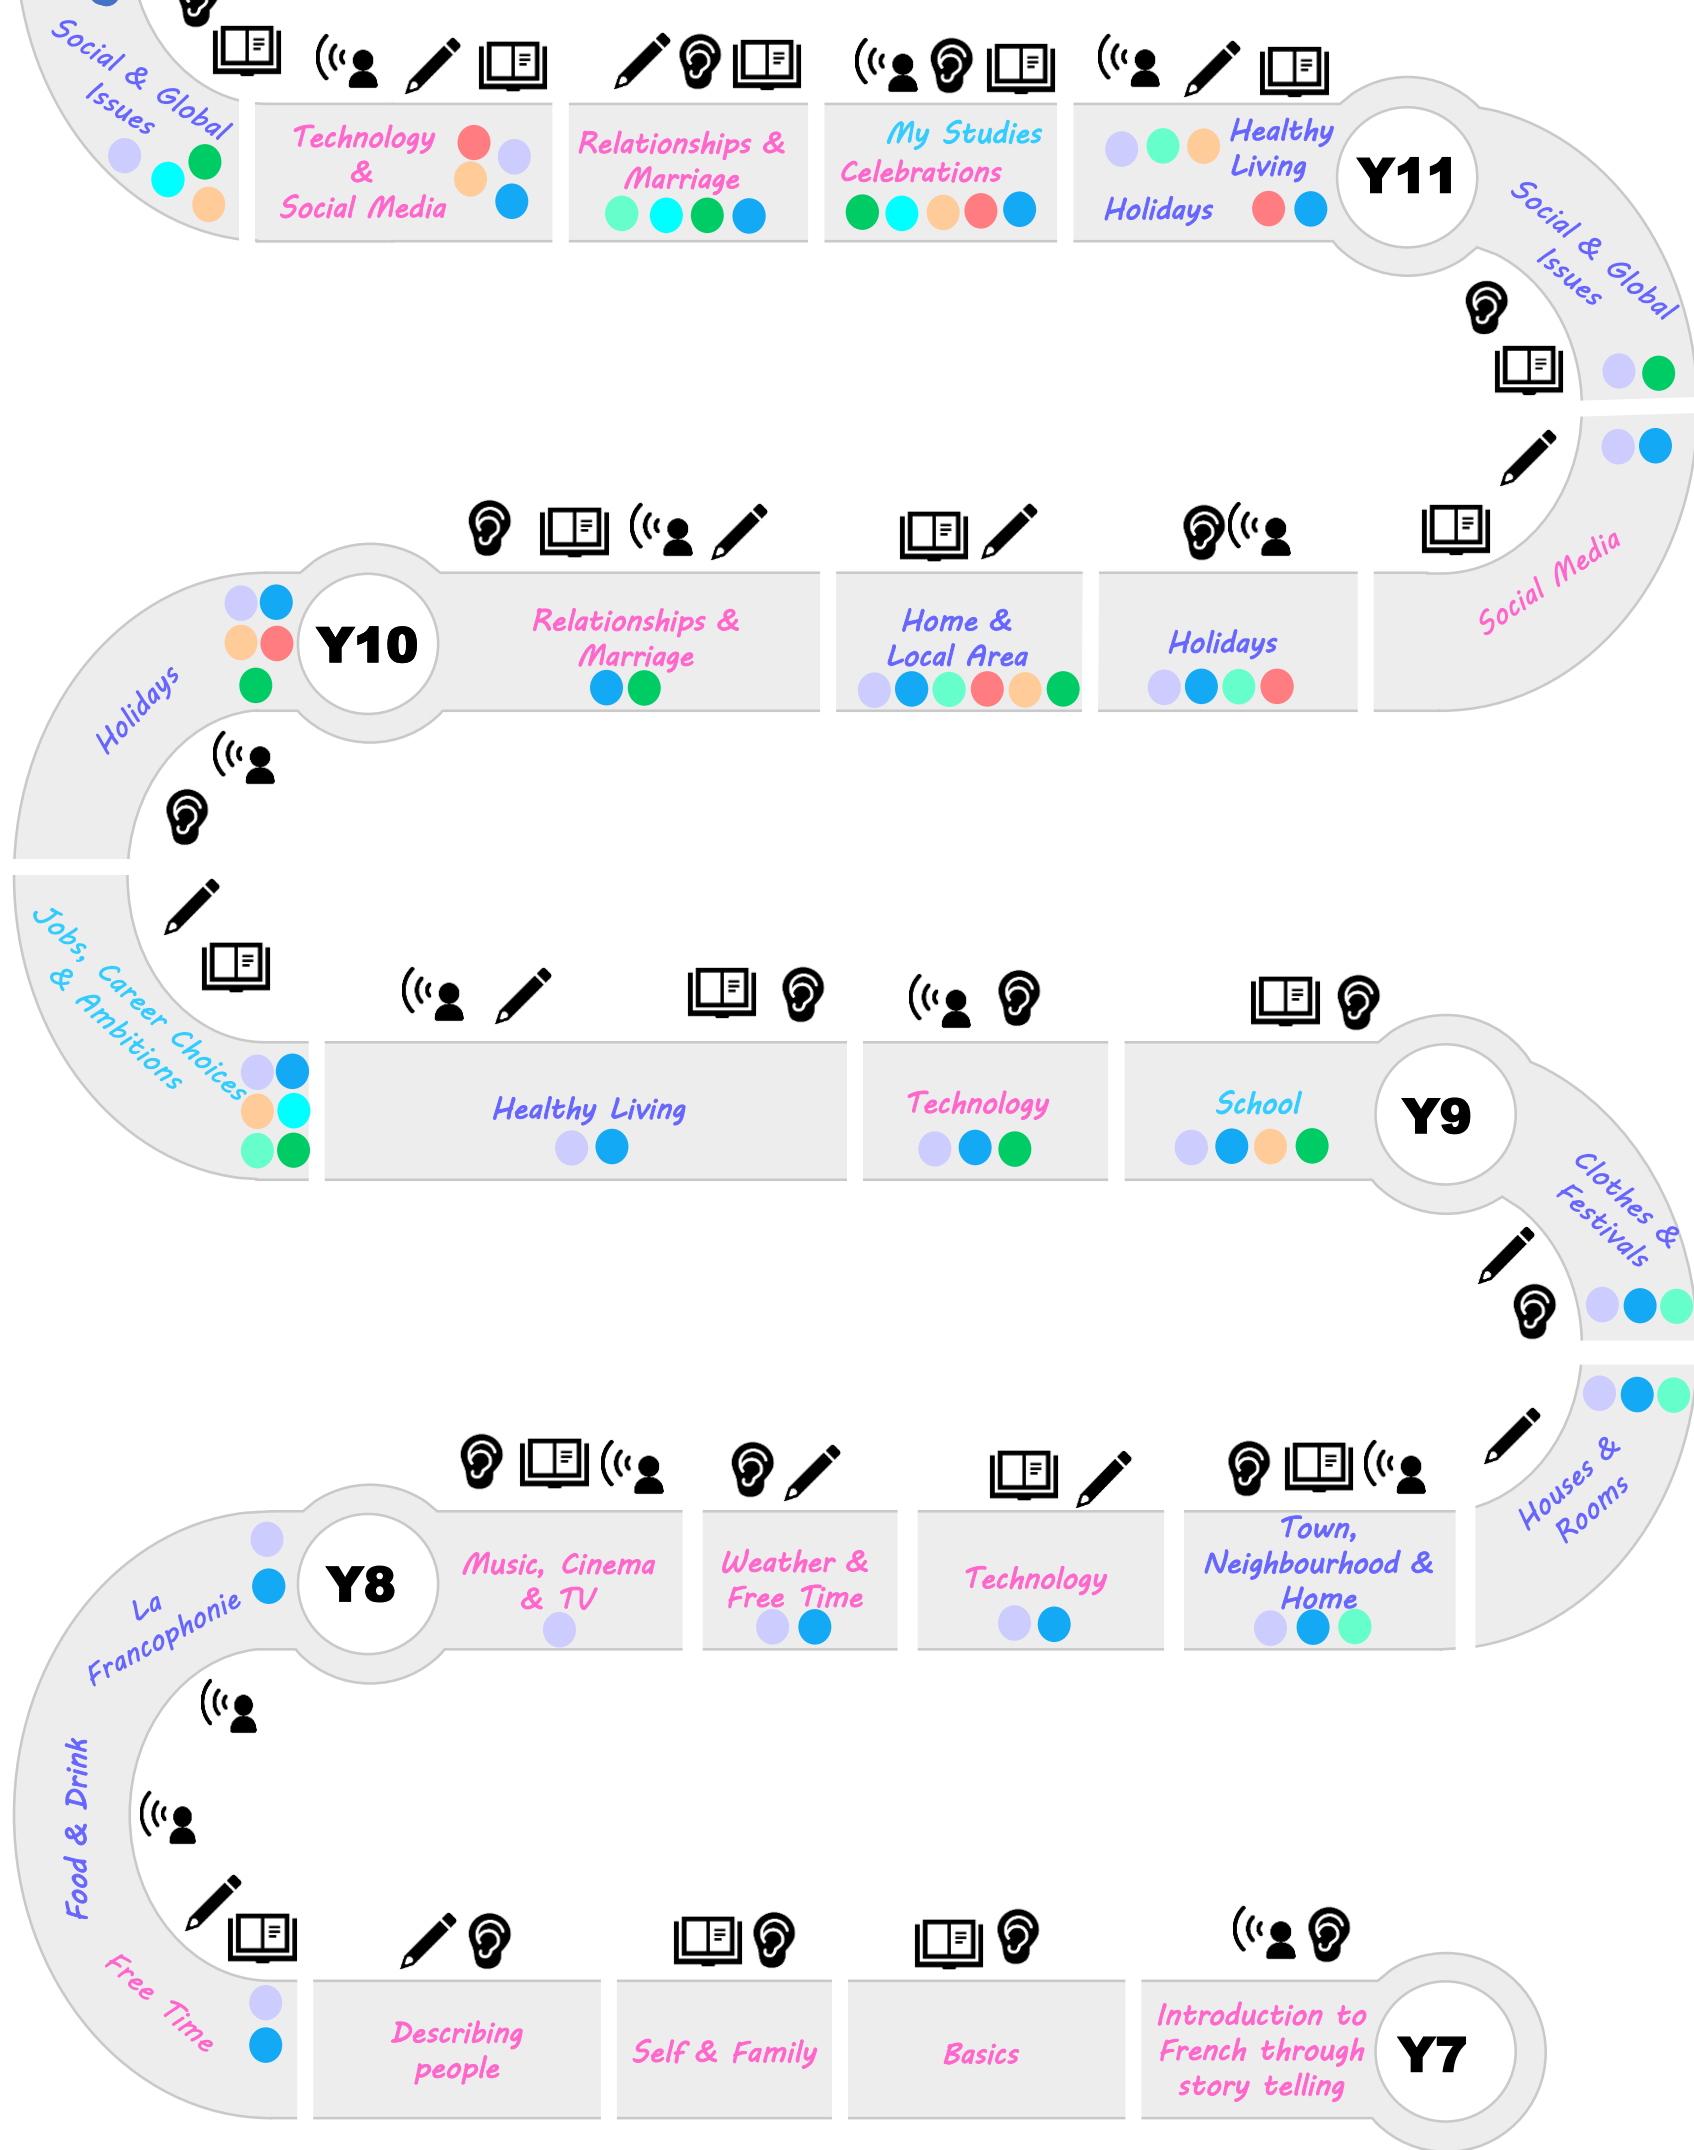

# ROAD MAP TO

# THE FRENCH CURRICULUM

## Tenses

- present
- perfect
- imperfect
- near future
- real future
- conditional
- infinitive structures